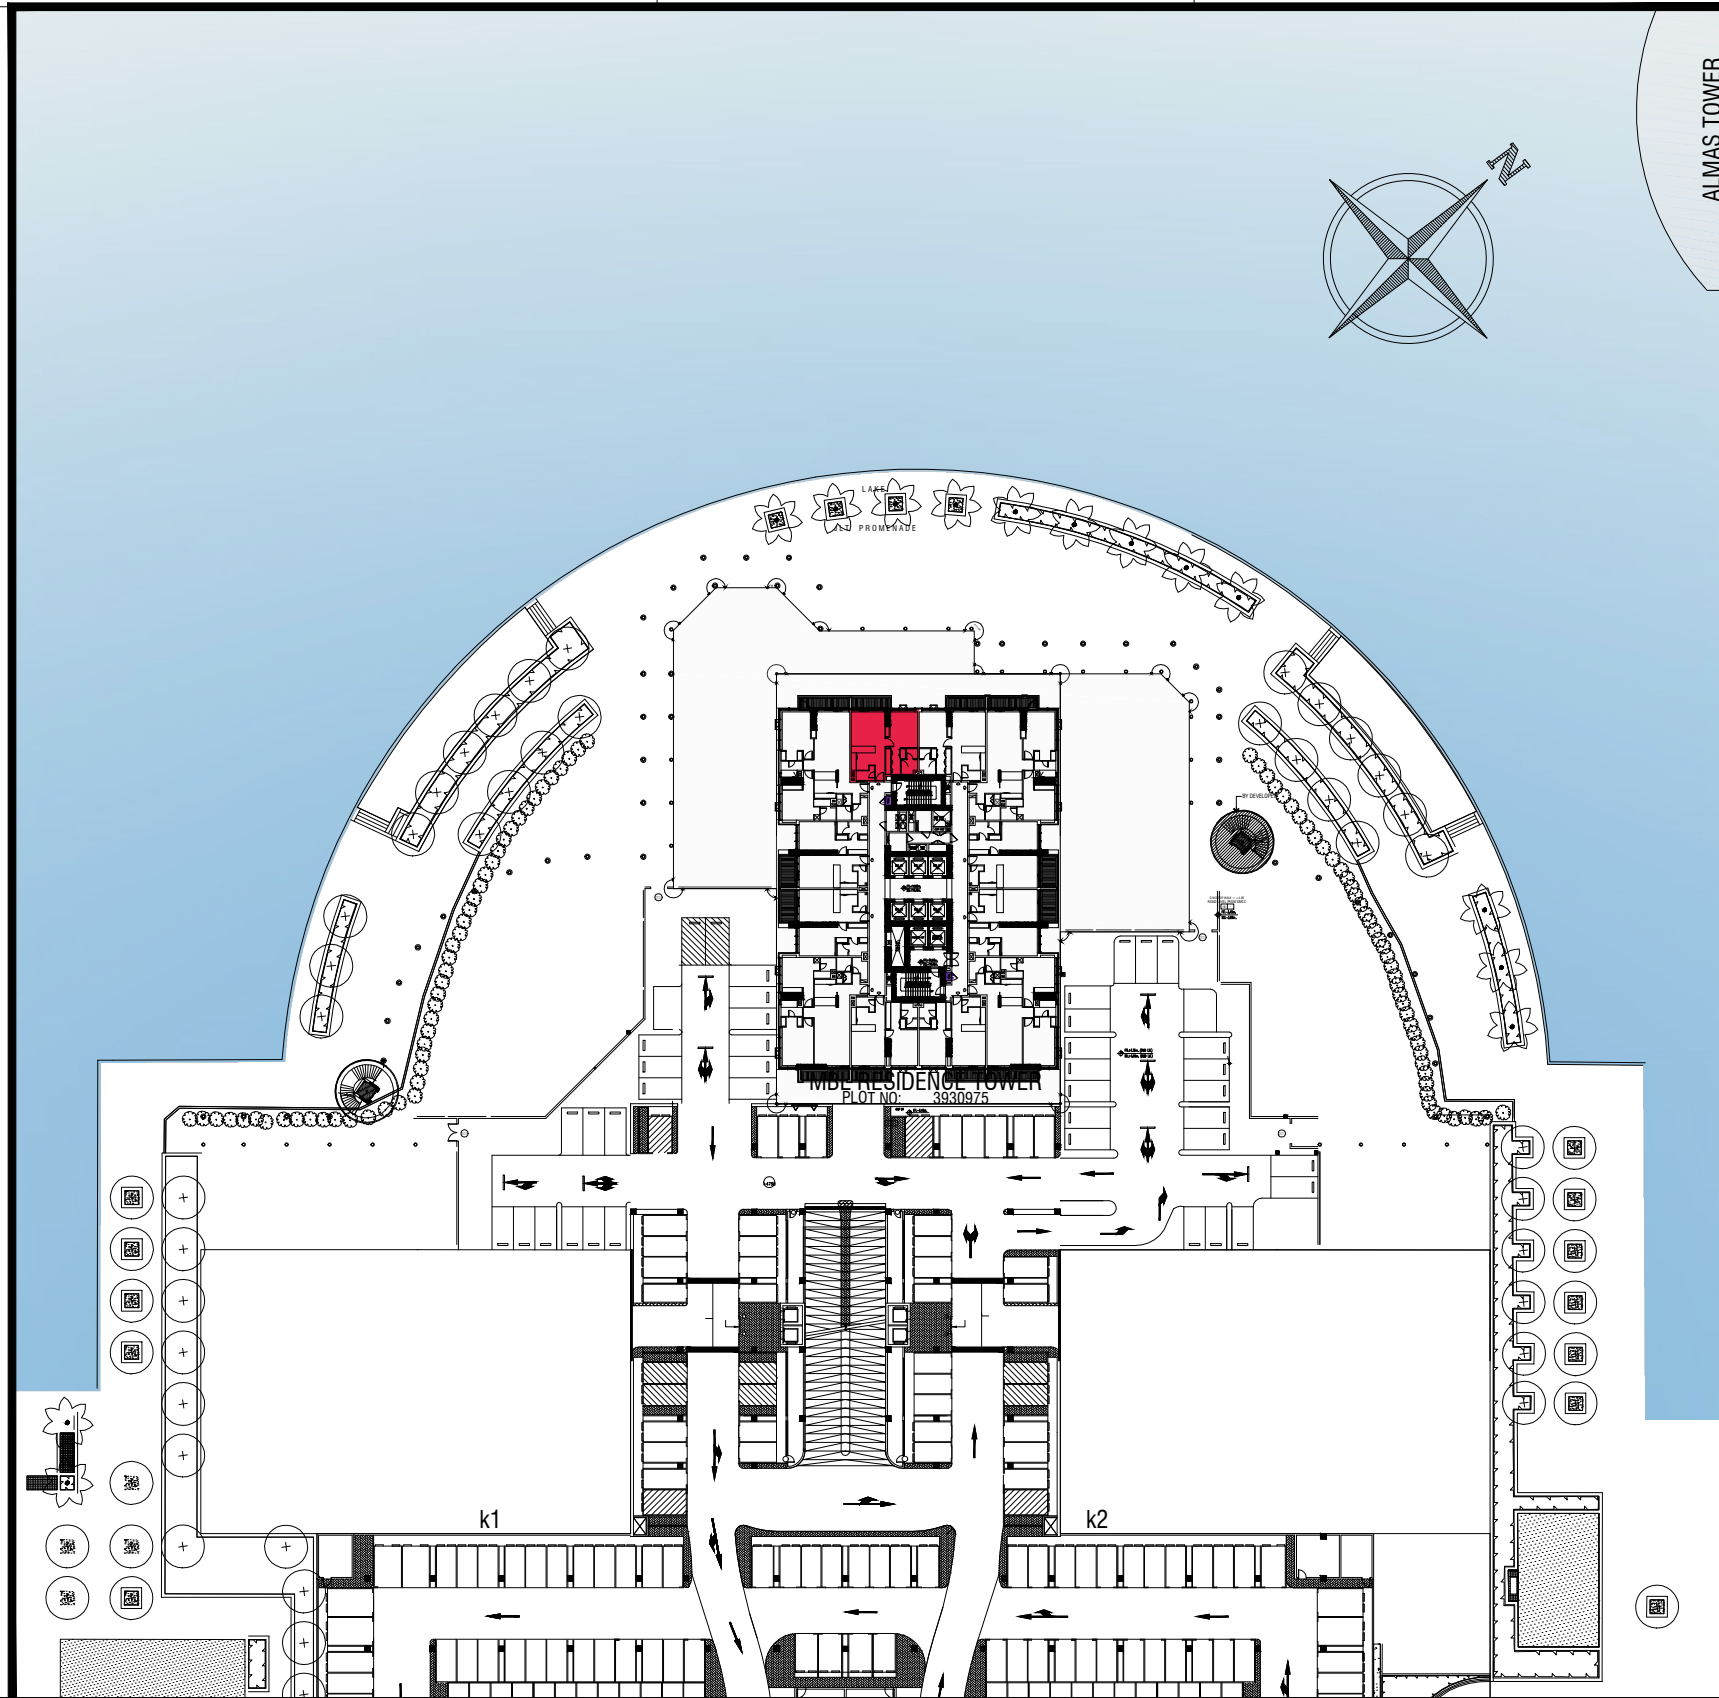

CLUSTER : K

BUILDING NAME. : MBL RESIDENCE TOWER

ENGINEERING DEPARTMENT

CHECKED BY :

APPROVED BY :

SALES DEPARTMENT

CHECKED BY :

APPROVED BY :

01  
DOOR OPENS  
AT NORTH-WEST

FLOOR PLAN

MASTER PLAN

PROJECT NAME : MBL RESIDENCE TOWER

REMARKS : LAKE VIEW

FLOOR NO. : 10

APARTMENT NO. : 1001

UNIT AREA :	697.29	Sq.ft
BALCONY AREA :	78.14	Sq.ft
TOTAL :	775.43	Sq.ft